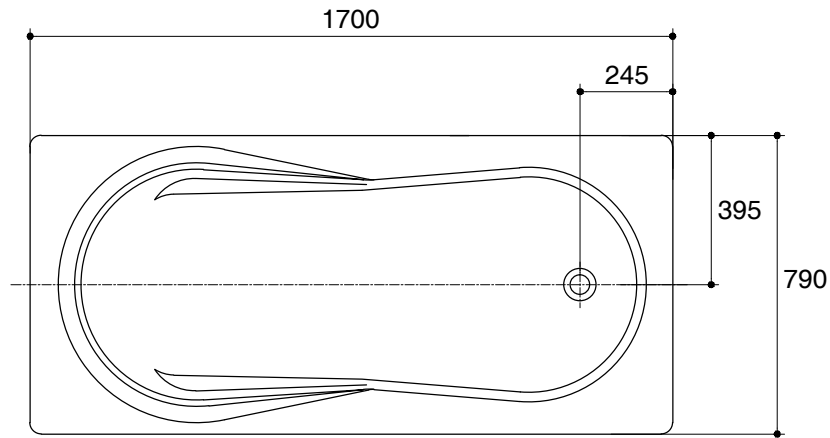

Dimensions are approximate.

Unit: mm

|             |                |
|-------------|----------------|
| SKU         | K-14882X-D1-WK |
| Name        | PELICAN        |
| Description | PLAIN BATH     |

**KARAT**