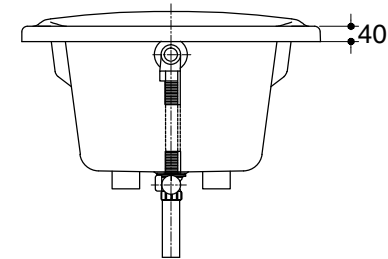

Dimensions are approximate.

Unit: mm

|             |                |
|-------------|----------------|
| SKU         | K-14882X-D1-WK |
| Name        | PELICAN        |
| Description | PLAIN BATH     |

**KARAT**