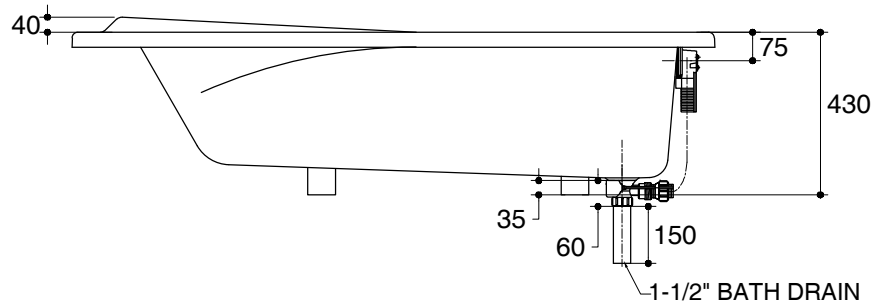

Dimensions are approximate.

Unit: mm

|             |                |
|-------------|----------------|
| SKU         | K-14882X-D1-WK |
| Name        | PELICAN        |
| Description | PLAIN BATH     |

**KARAT**